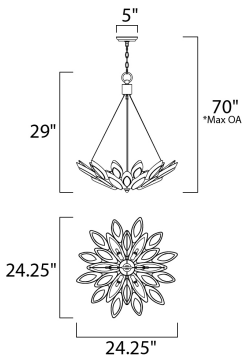

*max overall height

MEASUREMENTS

- DIMENSION : 24.25" L x 24.25" W x 29" H
- MAX OAH : 70" OAH
- CANOPY : 5" W x 1" H x 5" L
- HANGING WEIGHT : 19.58 lb

LAMPING

- LUMENS : 2,940 Rated
- BULB : 6 x 40W Xenon G9 , 240W Total
- BULB INCLUDED : (Included)
- DIMMABLE : Yes