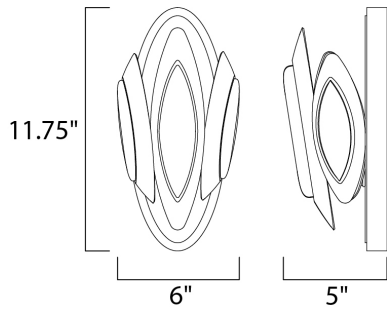

MEASUREMENTS

DIMENSION : 6" W x 11.75" H x 5" Ext
 MAX OAH : 4.75" W x 11.34" H
 HANGING WEIGHT : 4.18 lb

LAMPING

LUMENS : 490 Rated
 BULB : 1 x 40W Xenon G9 , 40W Total
 BULB INCLUDED : (Included)
 DIMMABLE : Yes