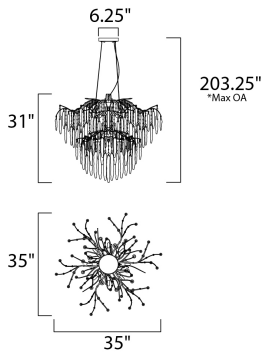

PRODUCT DESCRIPTION

Metal is formed in a branch-like design and finished in a rich Silver Gold. Handmade pendants of Piastra like Ice glass are draped from the frame to complete this designer look.

FINISHES OPTION

 Silver Gold

GLASS

Ice IC

MATERIAL

Steel + Glass

RATINGS

cETLus
Dry Location

ADDITIONAL

OPERATING TEMPERATURE:
-20°C (-4°F), 40°C (104°F)

MEASUREMENTS

DIMENSION : 35" L x 35" W x 31" H
 MAX OAH : 203.25" OAH
 CANOPY : 6.25" W x 1" H x 6.25" L
 HANGING WEIGHT : 42.13 lb

LAMPING

LUMENS : 5,880 Rated
 BULB : 12 x 40W Xenon G9 , 480W Total
 BULB INCLUDED : (Included)
 DIMMABLE : Yes