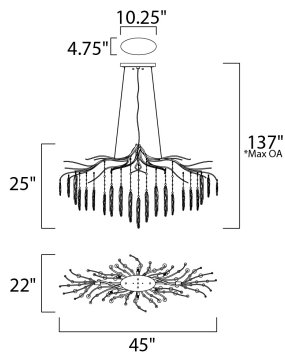

PRODUCT DESCRIPTION

Metal is formed in a branch-like design and finished in a rich Silver Gold. Handmade pendants of Piastra like Ice glass are draped from the frame to complete this designer look.

*max overall height

MEASUREMENTS

- DIMENSION : 45" L x 45" W x 25" H
- MAX OAH : 137" OAH
- CANOPY : 4.75" W x 1" H x 10.25" L
- HANGING WEIGHT : 34.32 lb

LAMPING

- LUMENS : 5,390 Rated
- BULB : 11 x 40W Xenon G9 , 440W Total
- BULB INCLUDED : (Included)
- DIMMABLE : Yes

FINISHES OPTION

GLASS

Ice IC

MATERIAL

Steel + Glass

RATINGS

cETLus
Dry Location

ADDITIONAL