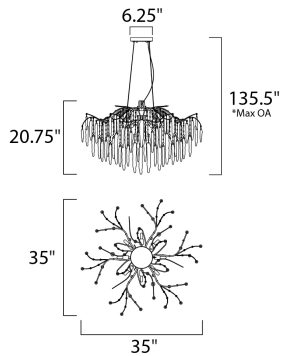

PRODUCT DESCRIPTION

Metal is formed in a branch-like design and finished in a rich Silver Gold. Handmade pendants of Piastra like Ice glass are draped from the frame to complete this designer look.

*max overall height

MEASUREMENTS

- DIMENSION : 35" L x 35" W x 20.75" H
- MAX OAH : 135.5" OAH
- CANOPY : 6.25" W x 1" H x 6.25" L
- HANGING WEIGHT : 30.47 lb

LAMPING

- LUMENS : 3,920 Rated
- BULB : 8 x 40W Xenon G9 , 320W Total
- BULB INCLUDED : (Included)
- DIMMABLE : Yes