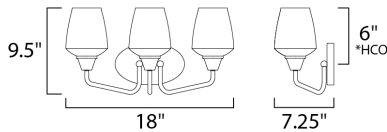

**MEASUREMENTS**

DIMENSION : 18" W x 9.5" H x 7.25" Ext  
 BACK PLATE : 6.75" W x 4.5" H x 6" HCO  
 HANGING WEIGHT : 1.88 lb

**LAMPING**

INPUT VOLTAGE : 120V  
 LUMENS : 0 Rated  
 BULB : 3 x 60W Incandescent E26 Medium , 180W Total  
 BULB INCLUDED : (Not Included)  
 DIMMABLE : Yes