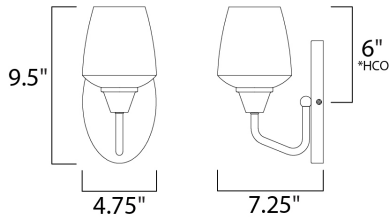

**MEASUREMENTS**

DIMENSION : 4.75" W x 9.5" H x 7.25" Ext  
 MAX OAH : x 4.33" W x 6.8" H  
 HANGING WEIGHT : 0.56 lb

**LAMPING**

INPUT VOLTAGE : 120V  
 LUMENS : 0 Rated  
 BULB : 1 x 60W Incandescent E26 Medium , 60W Total  
 BULB INCLUDED : (Not Included)  
 DIMMABLE : Yes