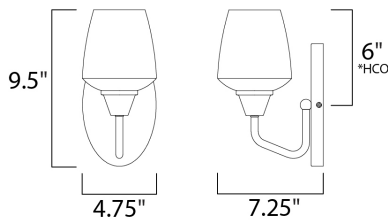

MEASUREMENTS

DIMENSION : 4.75" W x 9.5" H x 7.25" Ext
 MAX OAH : x 6.75" W x 4.5" H
 HANGING WEIGHT : 0.56 lb

LAMPING

INPUT VOLTAGE : 120V
 LUMENS : 0 Rated
 BULB : 1 x 60W Incandescent E26 Medium , 60W Total
 BULB INCLUDED : (Not Included)
 DIMMABLE : Yes

*height from center of outlet to the top of the fixture

FINISHES OPTION

-  Black / Satin Nickel
-  Bronze / Antique Brass

GLASS

Clear CL

MATERIAL

Steel + Glass

RATINGS