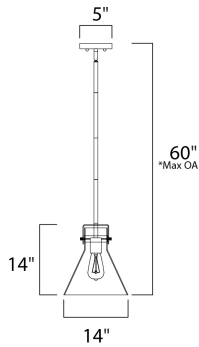

PRODUCT DESCRIPTION

This nautical-inspired bath vanity features Clear Seedy glass cones suspended by a yoke frame finished in Polished Chrome. The clear glass offers abundant lighting and compliments the styling of the fixture. Make it a more industrial look by adding filament E26 light bulbs.

*max overall height

MEASUREMENTS

DIMENSION : 14" L x 14" W x 60" H
 MAX OAH : 60" OAH
 CANOPY : 5" W x 1" H x 5" L
 HANGING WEIGHT : 7.94 lb

LAMPING

INPUT VOLTAGE : 120V
 LUMENS : 0 Rated
 BULB : 1 x 60W Incandescent E26 Medium , 60W Total
 BULB INCLUDED : (Not Included)
 DIMMABLE : Yes