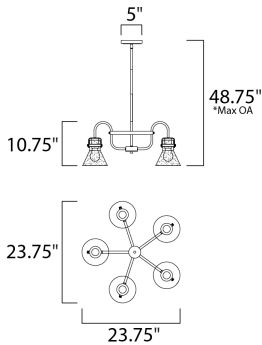

ADDITIONAL

OPERATING TEMPERATURE:
-20°C (-4°F), 40°C (104°F)

MEASUREMENTS

- DIMENSION : 23.75" L x 23.75" W x 10.75" H
- MAX OAH : 48.75" OAH
- CANOPY : 5" W x 0.75" H x 5" L
- HANGING WEIGHT : 11 lb
- WIRE LENGTH : 120"