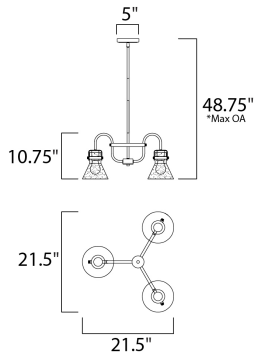

ADDITIONAL

OPERATING TEMPERATURE:
-20°C (-4°F), 40°C (104°F)

*max overall height

MEASUREMENTS

- DIMENSION : 21.5" L x 21.5" W x 10.75" H
- MAX OAH : 48.75" OAH
- CANOPY : 5" W x 0.75" H x 5" L
- HANGING WEIGHT : 7.7 lb
- WIRE LENGTH : 120"