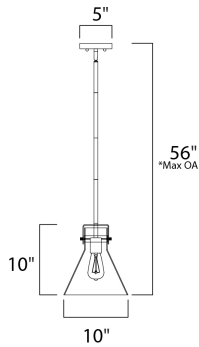

PRODUCT DESCRIPTION

This nautical-inspired bath vanity features Clear Seedy glass cones suspended by a yoke frame finished in Polished Chrome. The clear glass offers abundant lighting and compliments the styling of the fixture. Make it a more industrial look by adding filament E26 light bulbs.

*max overall height

MEASUREMENTS

DIMENSION : 10" L x 10" W x 56" H
 MAX OAH : 56" OAH
 CANOPY : 5" W x 1" H x 5" L
 HANGING WEIGHT : 4.84 lb

LAMPING

INPUT VOLTAGE : 120V
 LUMENS : 0 Rated
 BULB : 1 x 60W Incandescent E26 Medium , 60W Total
 BULB INCLUDED : (Not Included)
 DIMMABLE : Yes