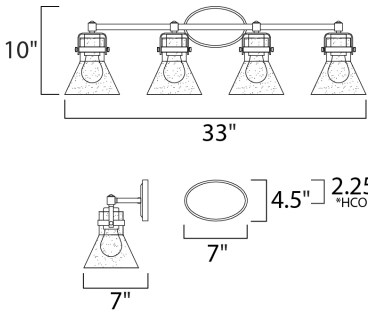

PRODUCT DESCRIPTION

This nautical-inspired bath vanity features Clear Seedy glass cones suspended by a yoke frame finished in Polished Chrome. The clear glass offers abundant lighting and compliments the styling of the fixture. Make it a more industrial look by adding filament E26 light bulbs.

*height from center of outlet to the top of the fixture

MEASUREMENTS

DIMENSION : 33" W x 10" H x 7" Ext
 BACK PLATE : 4.5" W x 7" H x 2.25" HCO
 HANGING WEIGHT : 6.6 lb

LAMPING

LUMENS : 0 Rated
 BULB : 4 x 60W Incandescent E26 Medium , 240W Total
 BULB INCLUDED : (Not Included)
 DIMMABLE : Yes
 LIGHTING_DIRECTION : Down