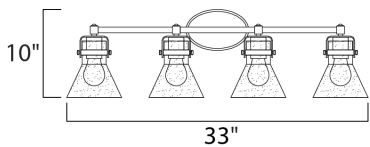

**PRODUCT DESCRIPTION**

This nautical-inspired bath vanity features Clear Seedy glass cones suspended by a yoke frame finished in Polished Chrome. The clear glass offers abundant lighting and compliments the styling of the fixture. Make it a more industrial look by adding filament E26 light bulbs.

\*height from center of outlet to the top of the fixture

**MEASUREMENTS**

DIMENSION : 33" W x 10" H x 7" Ext  
 BACK PLATE : 4.5" W x 7" H x 2.25" HCO  
 HANGING WEIGHT : 6.6 lb

**LAMPING**

LUMENS : 0 Rated  
 BULB : 4 x 60W Incandescent E26 Medium , 240W Total  
 BULB INCLUDED : (Not Included)  
 DIMMABLE : Yes  
 LIGHTING\_DIRECTION : Down