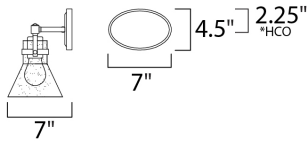

**PRODUCT DESCRIPTION**

This nautical-inspired bath vanity features Clear Seedy glass cones suspended by a yoke frame finished in Polished Chrome. The clear glass offers abundant lighting and compliments the styling of the fixture. Make it a more industrial look by adding filament E26 light bulbs.

\*height from center of outlet to the top of the fixture

**MEASUREMENTS**

DIMENSION : 33" W x 10" H x 7" Ext  
 BACK PLATE : 4.5" W x 7" H x 2.25" HCO  
 HANGING WEIGHT : 6.6 lb

**LAMPING**

LUMENS : 0 Rated  
 BULB : 4 x 60W Incandescent E26 Medium , 240W Total  
 BULB INCLUDED : (Not Included)  
 DIMMABLE : Yes  
 LIGHTING\_DIRECTION : Down