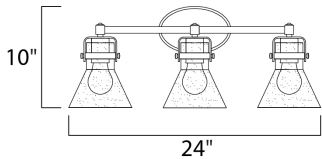

PRODUCT DESCRIPTION

This nautical-inspired bath vanity features Clear Seedy glass cones suspended by a yoke frame finished in Polished Chrome. The clear glass offers abundant lighting and compliments the styling of the fixture. Make it a more industrial look by adding filament E26 light bulbs.