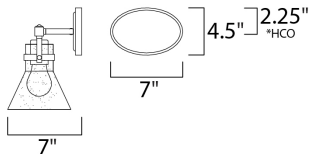

PRODUCT DESCRIPTION

This nautical-inspired bath vanity features Clear Seedy glass cones suspended by a yoke frame finished in Polished Chrome. The clear glass offers abundant lighting and compliments the styling of the fixture. Make it a more industrial look by adding filament E26 light bulbs.