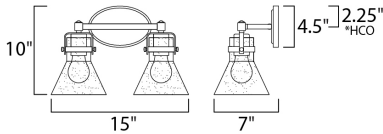

PRODUCT DESCRIPTION

This nautical-inspired bath vanity features Clear Seedy glass cones suspended by a yoke frame finished in Polished Chrome. The clear glass offers abundant lighting and compliments the styling of the fixture. Make it a more industrial look by adding filament E26 light bulbs.