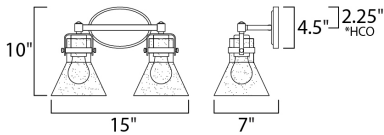

PRODUCT DESCRIPTION

This nautical-inspired bath vanity features Clear Seedy glass cones suspended by a yoke frame finished in Polished Chrome. The clear glass offers abundant lighting and compliments the styling of the fixture. Make it a more industrial look by adding filament E26 light bulbs.