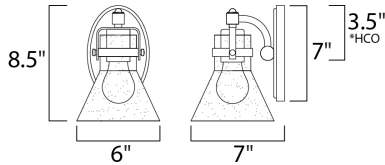

PRODUCT DESCRIPTION

This nautical-inspired bath vanity features Clear Seedy glass cones suspended by a yoke frame finished in Polished Chrome. The clear glass offers abundant lighting and compliments the styling of the fixture. Make it a more industrial look by adding filament E26 light bulbs.

*height from center of outlet to the top of the fixture

MEASUREMENTS

DIMENSION : 6" W x 8.5" H x 7" Ext
 MAX OAH : 4.5" W x 7" H
 HANGING WEIGHT : 2.2 lb

LAMPING

INPUT VOLTAGE : 110-130V
 LUMENS : 0 Rated
 BULB : 1 x 60W Incandescent E26 Medium , 60W Total
 BULB INCLUDED : (Not Included)
 DIMMABLE : Yes