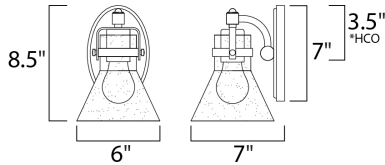

PRODUCT DESCRIPTION

This nautical-inspired bath vanity features Clear Seedy glass cones suspended by a yoke frame finished in Polished Chrome. The clear glass offers abundant lighting and compliments the styling of the fixture. Make it a more industrial look by adding filament E26 light bulbs.

*height from center of outlet to the top of the fixture

MEASUREMENTS

- DIMENSION : 6" W x 8.5" H x 7" Ext
- BACK PLATE : 4.5" W x 7" H x 3.5" HCO
- HANGING WEIGHT : 2.2 lb

LAMPING

- INPUT VOLTAGE : 110-130V
- LUMENS : 0 Rated
- BULB : 1 x 60W Incandescent E26 Medium , 60W Total
- BULB INCLUDED : (Not Included)
- DIMMABLE : Yes