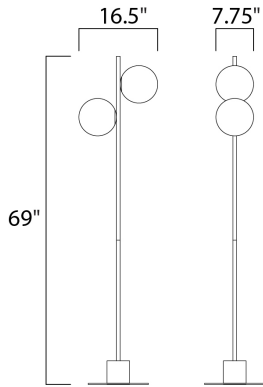

**MEASUREMENTS**

DIMENSION : 16.5" L x 7.75" W x 69" H  
 HANGING WEIGHT : 24.2506 lb

**LAMPING**

INPUT VOLTAGE : 120V  
 LUMENS : 0 Rated  
 BULB : 2 x 60W Incandescent E12 Candelabra , 120W Total  
 BULB INCLUDED : (Not Included)  
 DIMMABLE : Yes