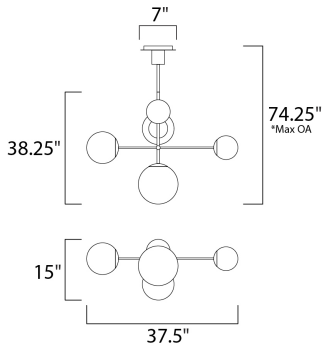

*max overall height

MEASUREMENTS

- DIMENSION : 37.5" L x 15" W x 38.25" H
- MAX OAH : 74.25" OAH
- CANOPY : 7" W x 1" H x 7" L
- HANGING WEIGHT : 17.97 lb

LAMPING

- INPUT VOLTAGE : 120V
- LUMENS : 0 Rated
- BULB : 5 x 60W Incandescent E12 CA + E26 MB , 300W Total
- BULB INCLUDED : (Not Included)
- DIMMABLE : Yes