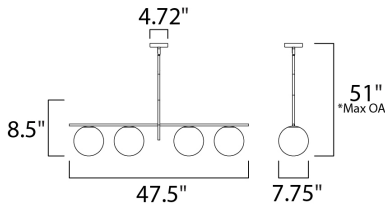

*max overall height

MEASUREMENTS

- DIMENSION : 47.5" L x 7.75" W x 8.5" H
- MAX OAH : 51" OAH
- CANOPY : 4.72" W x 1" H x 4.72" L
- HANGING WEIGHT : 12.1253 lb

LAMPING

- INPUT VOLTAGE : 120V
- LUMENS : 0 Rated
- BULB : 4 x 60W Incandescent E26 Medium , 240W Total
- BULB INCLUDED : (Not Included)
- DIMMABLE : Yes