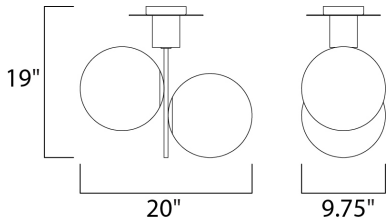

MEASUREMENTS

DIMENSION : 20" L x 9.75" W x 19" H
 CANOPY : 6.29" W x 1" H x 6.29" L
 HANGING WEIGHT : 8.8184 lb

LAMPING

INPUT VOLTAGE : 120V
 LUMENS : 0 Rated
 BULB : 2 x 60W Incandescent E26 Medium , 120W Total
 BULB INCLUDED : (Not Included)
 DIMMABLE : Yes