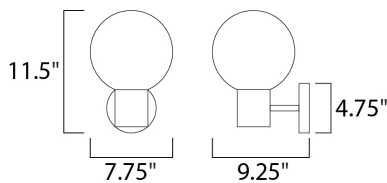

MEASUREMENTS

DIMENSION : 7.75" W x 11.5" H x 9.25" Ext
 MAX OAH : 4.75" W x 1" H
 HANGING WEIGHT : 4.4092 lb

LAMPING

INPUT VOLTAGE : 120V
 LUMENS : 0 Rated
 BULB : 1 x 60W Incandescent E12 Candelabra , 60W Total
 BULB INCLUDED : (Not Included)
 DIMMABLE : Yes