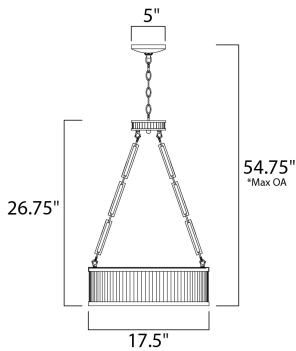

**MEASUREMENTS**

- DIMENSION : 17.5" L x 17.5" W x 26.75" H
- MAX OAH : 54.75" OAH
- CANOPY : 5" W x 1" H x 5" L
- HANGING WEIGHT : 16.1 lb

**LAMPING**

- LUMENS : 1,700 Rated
- BULB : 4 x 60W Incandescent E26 Medium , 240W Total
- BULB INCLUDED : (Not Included)
- DIMMABLE : Yes