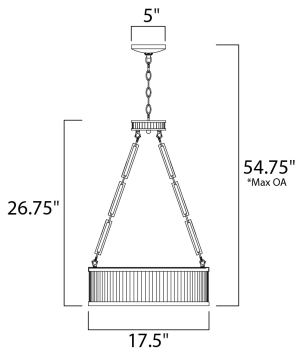

MEASUREMENTS

- DIMENSION : 17.5" L x 17.5" W x 26.75" H
- MAX OAH : 54.75" OAH
- CANOPY : 5" W x 1" H x 5" L
- HANGING WEIGHT : 16.1 lb

LAMPING

- LUMENS : 1,700 Rated
- BULB : 4 x 60W Incandescent E26 Medium , 240W Total
- BULB INCLUDED : (Not Included)
- DIMMABLE : Yes