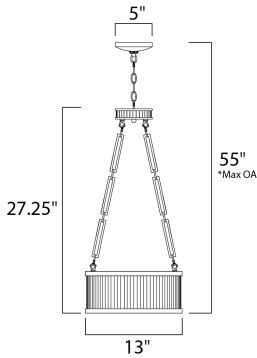

**MEASUREMENTS**

- DIMENSION : 13" L x 13" W x 27.25" H
- MAX OAH : 55.5" OAH
- CANOPY : 5" W x 1" H x 5" L
- HANGING WEIGHT : 12.8 lb

**LAMPING**

- LUMENS : 1,280 Rated
- BULB : 3 x 60W Incandescent E26 Medium , 180W Total
- BULB INCLUDED : (Not Included)
- DIMMABLE : Yes