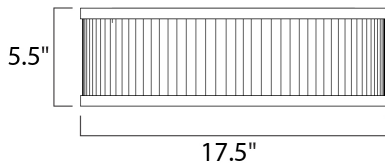

MEASUREMENTS

DIMENSION : 17.5" L x 17.5" W x 5.5" H
 CANOPY : 13.75" W x 1" H x 13.75" L
 HANGING WEIGHT : 15.8 lb

LAMPING

LUMENS : 1,700 Rated
 BULB : 4 x 60W Incandescent E26 Medium , 240W Total
 BULB INCLUDED : (Not Included)
 DIMMABLE : Yes