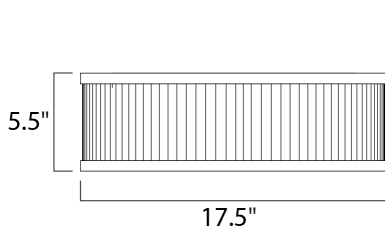

**MEASUREMENTS**

DIMENSION : 17.5" L x 17.5" W x 5.5" H  
 CANOPY : 13.75" W x 1" H x 13.75" L  
 HANGING WEIGHT : 15.8 lb

**LAMPING**

LUMENS : 1,700 Rated  
 BULB : 4 x 60W Incandescent E26 Medium , 240W Total  
 BULB INCLUDED : (Not Included)  
 DIMMABLE : Yes