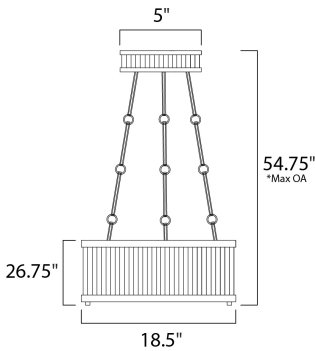

**PRODUCT DESCRIPTION**

Ribbed metalwork is framed in drum or square formed options available in both ceiling mounts and pendants. The two-tone finish of Oil Rubbed Bronze with Burnished Brass frame offers classic styling while Weathered Zinc with Matte Satin Nickel offers a more country elegant option. The incandescent lighting is softly diffused through a frosted glass diffuser.

\*max overall height

**MEASUREMENTS**

- DIMENSION : 18.5" L x 18.5" W x 26.75" H
- MAX OAH : 54.75" OAH
- CANOPY : 5" W x 1" H x 5" L
- HANGING WEIGHT : 17.6 lb

**LAMPING**

- LUMENS : 1,700 Rated
- BULB : 4 x 60W Incandescent E26 Medium , 240W Total
- BULB INCLUDED : (Not Included)
- DIMMABLE : Yes