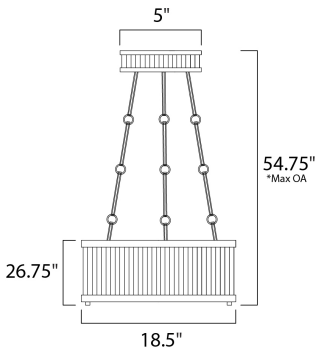

FINISHES OPTION

-  Oil Rubbed Bronze / Burnished Brass
-  Weathered Zinc / Satin Nickel

MATERIAL

Steel

RATINGS

cETLus
Dry Location

ADDITIONAL

ADJUSTABLE
OPERATING TEMPERATURE:
-20°C (-4°F), 40°C (104°F)

MEASUREMENTS

- DIMENSION : 18.5" L x 18.5" W x 26.75" H
- MAX OAH : 54.75" OAH
- CANOPY : 5" W x 1" H x 5" L
- HANGING WEIGHT : 17.6 lb

LAMPING

- LUMENS : 1,700 Rated
- BULB : 4 x 60W Incandescent E26 Medium , 240W Total
- BULB INCLUDED : (Not Included)
- DIMMABLE : Yes