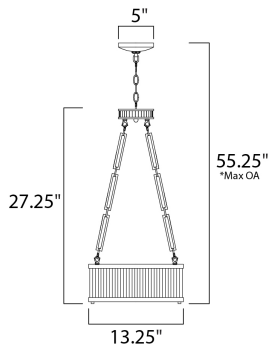

MEASUREMENTS

- DIMENSION : 13.25" L x 13.25" W x 27.25" H
- MAX OAH : 55.25" OAH
- CANOPY : 5" W x 1" H x 5" L
- HANGING WEIGHT : 13.2 lb

LAMPING

- LUMENS : 1,280 Rated
- BULB : 3 x 60W Incandescent E26 Medium , 180W Total
- BULB INCLUDED : (Not Included)
- DIMMABLE : Yes