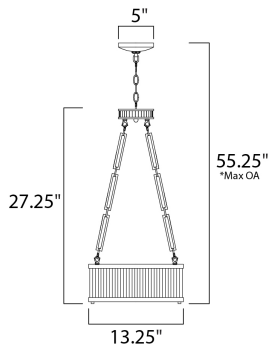

**MEASUREMENTS**

- DIMENSION : 13.25" L x 13.25" W x 27.25" H
- MAX OAH : 55.25" OAH
- CANOPY : 5" W x 1" H x 5" L
- HANGING WEIGHT : 13.2 lb

**LAMPING**

- LUMENS : 1,280 Rated
- BULB : 3 x 60W Incandescent E26 Medium , 180W Total
- BULB INCLUDED : (Not Included)
- DIMMABLE : Yes