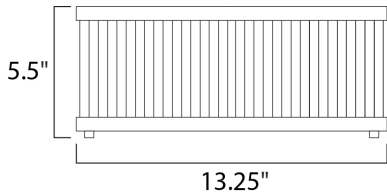

MEASUREMENTS

DIMENSION : 13.25" L x 13.25" W x 5.5" H
 CANOPY : 9.75" W x 1" H x 9.75" L
 HANGING WEIGHT : 10.56 lb

LAMPING

LUMENS : 1,280 Rated
 BULB : 3 x 60W Incandescent E26 Medium , 180W Total
 BULB INCLUDED : (Not Included)
 DIMMABLE : Yes