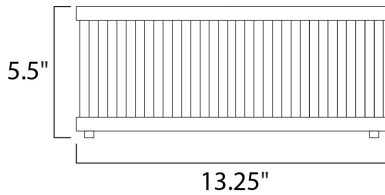

**MEASUREMENTS**

DIMENSION : 13.25" L x 13.25" W x 5.5" H  
 CANOPY : 9.75" W x 1" H x 9.75" L  
 HANGING WEIGHT : 10.56 lb

**LAMPING**

LUMENS : 1,280 Rated  
 BULB : 3 x 60W Incandescent E26 Medium , 180W Total  
 BULB INCLUDED : (Not Included)  
 DIMMABLE : Yes