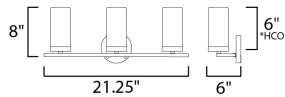

LAMPING

INPUT VOLTAGE : 120V
BULB : 3 x 60W Incandescent E12 Candelabra , 180W Total
BULB INCLUDED : (Not Included)
DIMMABLE : Yes
LIGHTING_DIRECTION : Up