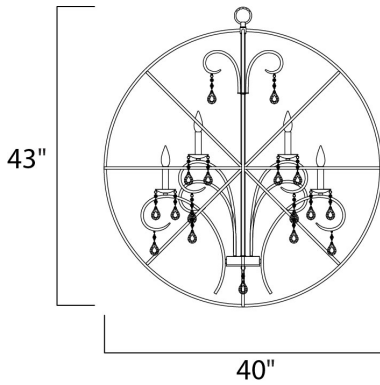

**FINISHES OPTION**

-  Anthracite / Polished Nickel
-  Oil Rubbed Bronze

**MATERIAL**

Steel + Crystal

**RATINGS**

cULus  
Dry Location

**ADDITIONAL**

ADJUSTABLE  
OPERATING TEMPERATURE:  
-20°C (-4°F), 40°C (104°F)

**MEASUREMENTS**

- DIMENSION : 40" L x 40" W x 43.5" H
- MAX OAH : 79.5" OAH
- CANOPY : 5" W x 1" H x 5" L
- HANGING WEIGHT : 22.05 lb

**LAMPING**

- INPUT VOLTAGE : 120V
- LUMENS : 0 Rated
- BULB : 12 x 40W Incandescent E12 Candelabra , 480W Total
- BULB INCLUDED : (Not Included)
- DIMMABLE : Yes