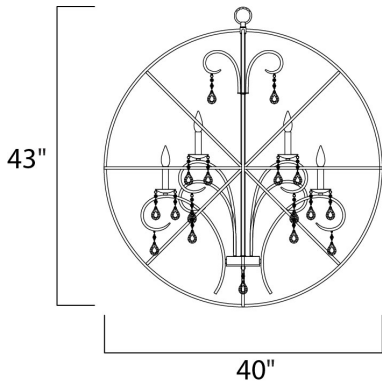

PRODUCT DESCRIPTION

A spherical frame of metal surround a simple line chandelier draped in crystal for a transitional style that fits any interior design. Orbit is available in 2 sizes and 2 finishes, Oil Rubbed Bronze with Cognac crystal and a combo finish of Anthracite and Polished Nickel with Clear crystal.

MEASUREMENTS

DIMENSION : 40" L x 40" W x 43.5" H
 MAX OAH : 79.5" OAH
 CANOPY : 5" W x 1" H x 5" L
 HANGING WEIGHT : 22.05 lb

LAMPING

INPUT VOLTAGE : 120V
 LUMENS : 0 Rated
 BULB : 12 x 40W Incandescent E12 Candelabra , 480W Total
 BULB INCLUDED : (Not Included)
 DIMMABLE : Yes