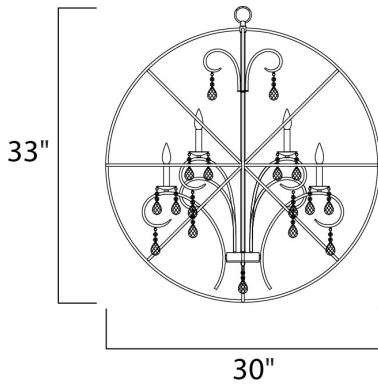

FINISHES OPTION

-  Anthracite / Polished Nickel
-  Oil Rubbed Bronze

MATERIAL

Steel + Crystal

RATINGS

cULus
Dry Location

ADDITIONAL

ADJUSTABLE
OPERATING TEMPERATURE:
-20°C (-4°F), 40°C (104°F)

MEASUREMENTS

- DIMENSION : 30" L x 30" W x 33" H
- MAX OAH : 69" OAH
- HANGING WEIGHT : 16.5 lb

LAMPING

- INPUT VOLTAGE : 120V
- LUMENS : 0 Rated
- BULB : 9 x 60W Incandescent E12 Candelabra , 540W Total
- BULB INCLUDED : (Not Included)
- DIMMABLE : Yes