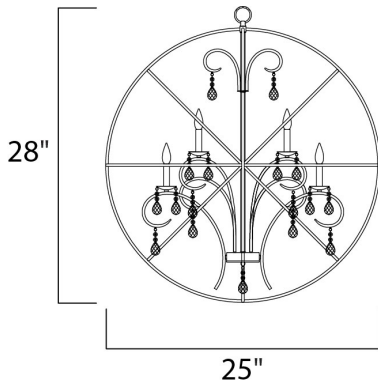

FINISHES OPTION

-  Anthracite / Polished Nickel
-  Oil Rubbed Bronze

MATERIAL

Steel + Crystal

RATINGS

cULus
Dry Location

ADDITIONAL

ADJUSTABLE
OPERATING TEMPERATURE:
-20°C (-4°F), 40°C (104°F)

MEASUREMENTS

- DIMENSION : 25" L x 25" W x 28" H
- MAX OAH : 64" OAH
- HANGING WEIGHT : 17.67 lb

LAMPING

- INPUT VOLTAGE : 120V
- LUMENS : 0 Rated
- BULB : 6 x 60W Incandescent E12 Candelabra , 360W Total
- BULB INCLUDED : (Not Included)
- DIMMABLE : Yes