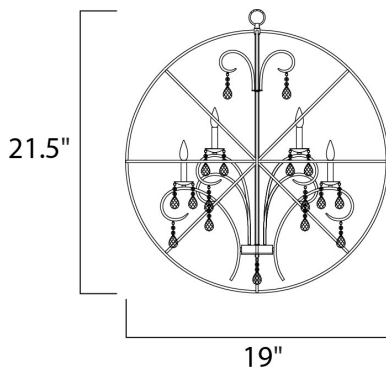

#### PRODUCT DESCRIPTION

A spherical frame of metal surround a simple line chandelier draped in crystal for a transitional style that fits any interior design. Orbit is available in 2 sizes and 2 finishes, Oil Rubbed Bronze with Cognac crystal and a combo finish of Anthracite and Polished Nickel with Clear crystal.

#### MEASUREMENTS

DIMENSION : 19" L x 19" W x 21.5" H  
 MAX OAH : 57.5" OAH  
 HANGING WEIGHT : 8.11 lb