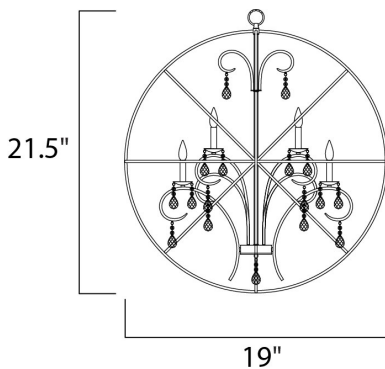

PRODUCT DESCRIPTION

A spherical frame of metal surround a simple line chandelier draped in crystal for a transitional style that fits any interior design. Orbit is available in 2 sizes and 2 finishes, Oil Rubbed Bronze with Cognac crystal and a combo finish of Anthracite and Polished Nickel with Clear crystal.

MEASUREMENTS

DIMENSION : 19" L x 19" W x 21.5" H
 MAX OAH : 57.5" OAH
 HANGING WEIGHT : 8.11 lb

LAMPING

INPUT VOLTAGE : 120V
 LUMENS : 0 Rated
 BULB : 4 x 60W Incandescent E12 Candelabra , 240W Total
 BULB INCLUDED : (Not Included)
 DIMMABLE : Yes

FINISHES OPTION

-  Anthracite / Polished Nickel
-  Oil Rubbed Bronze

MATERIAL

Steel + Crystal

RATINGS

cULus
 Dry Location

ADDITIONAL

ADJUSTABLE
 OPERATING TEMPERATURE:
 -20°C (-4°F), 40°C (104°F)