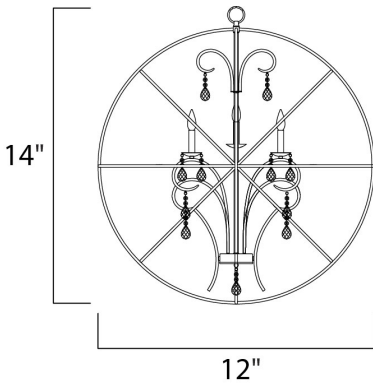

PRODUCT DESCRIPTION

A spherical frame of metal surround a simple line chandelier draped in crystal for a transitional style that fits any interior design. Orbit is available in 2 sizes and 2 finishes, Oil Rubbed Bronze with Cognac crystal and a combo finish of Anthracite and Polished Nickel with Clear crystal.

MEASUREMENTS

DIMENSION : 12" L x 12" W x 14" H
 MAX OAH : 50" OAH
 HANGING WEIGHT : 4.58 lb

LAMPING

INPUT VOLTAGE : 120V
 LUMENS : 0 Rated
 BULB : 3 x 60W Incandescent E12 Candelabra , 180W Total
 BULB INCLUDED : (Not Included)
 DIMMABLE : Yes

FINISHES OPTION

-  Anthracite / Polished Nickel
-  Oil Rubbed Bronze

MATERIAL

Steel + Crystal

RATINGS

cULus
 Dry Location

ADDITIONAL

OPERATING TEMPERATURE:
 -20°C (-4°F), 40°C (104°F)