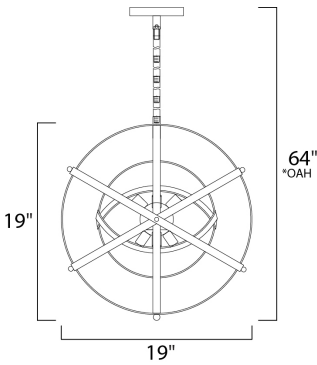

*Max Overall Height

MEASUREMENTS

DIMENSION : 19" W x 19" H
 MAX OAH : 64" OAH
 HANGING WEIGHT : 11.57 lb

LAMPING

INPUT VOLTAGE : 120V
 LUMENS : 2,700 Rated
 BULB : 6 x 40W Xenon G9 , 240W Total
 BULB INCLUDED : (Included)
 DIMMABLE : Yes
 COLOR_TEMP : 2900K