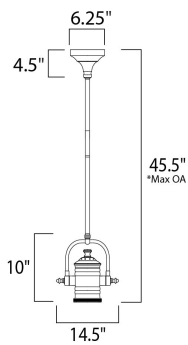

\*max overall height

**MEASUREMENTS**

DIMENSION : 14.5" L x 14.5" W x 10" H  
 MAX OAH : 45.5" OAH  
 CANOPY : 6.25" W x 4.5" H x 6.25" L  
 HANGING WEIGHT : 4.6 lb

**LAMPING**

INPUT VOLTAGE : 120V  
 LUMENS : 550 Rated  
 BULB : 1 x 50W Incandescent E26 Medium PAR20 , 50W Total  
 BULB INCLUDED : (Not Included)  
 DIMMABLE : Yes