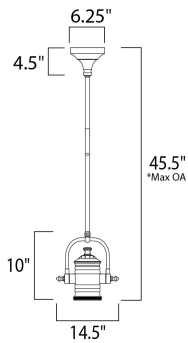

*max overall height

MEASUREMENTS

DIMENSION : 14.5" L x 14.5" W x 10" H
 MAX OAH : 45.5" OAH
 CANOPY : 6.25" W x 4.5" H x 6.25" L
 HANGING WEIGHT : 4.6 lb

LAMPING

INPUT VOLTAGE : 120V
 LUMENS : 550 Rated
 BULB : 1 x 50W Incandescent E26 Medium PAR20 , 50W Total
 BULB INCLUDED : (Not Included)
 DIMMABLE : Yes