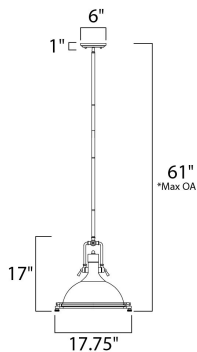

*max overall height

MEASUREMENTS

DIMENSION : 17.75" L x 17.75" W x 17" H
 MAX OAH : 61" OAH
 HANGING WEIGHT : 13.5 lb

LAMPING

INPUT VOLTAGE : 120V
 LUMENS : 0 Rated
 BULB : 1 x 60W Incandescent E26 Medium , 60W Total
 BULB INCLUDED : (Not Included)
 DIMMABLE : Yes