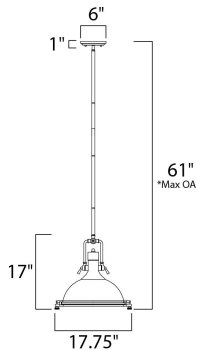

*max overall height

MEASUREMENTS

- DIMENSION : 17.75" L x 17.75" W x 17" H
- MAX OAH : 61" OAH
- CANOPY : 6" W x 1" H x 6" L
- HANGING WEIGHT : 13.5 lb

LAMPING

- INPUT VOLTAGE : 120V
- LUMENS : 0 Rated
- BULB : 1 x 60W Incandescent E26 Medium , 60W Total
- BULB INCLUDED : (Not Included)
- DIMMABLE : Yes