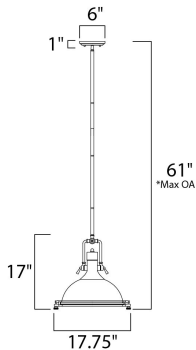

*max overall height

MEASUREMENTS

DIMENSION : 17.75" L x 17.75" W x 17" H
 MAX OAH : 61" OAH
 CANOPY : 6" W x 1" H x 6" L
 HANGING WEIGHT : 13.5 lb

LAMPING

INPUT VOLTAGE : 120V
 LUMENS : 0 Rated
 BULB : 1 x 60W Incandescent E26 Medium , 60W Total
 BULB INCLUDED : (Not Included)
 DIMMABLE : Yes