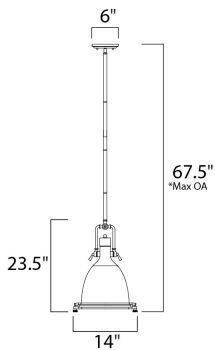

*max overall height

MEASUREMENTS

- DIMENSION : 14" L x 14" W x 23.5" H
- MAX OAH : 62" OAH
- CANOPY : 6" W x 1" H x 6" L
- HANGING WEIGHT : 9.9 lb

LAMPING

- INPUT VOLTAGE : 120V
- LUMENS : 0 Rated
- BULB : 1 x 60W Incandescent E26 Medium , 60W Total
- BULB INCLUDED : (Not Included)
- DIMMABLE : Yes